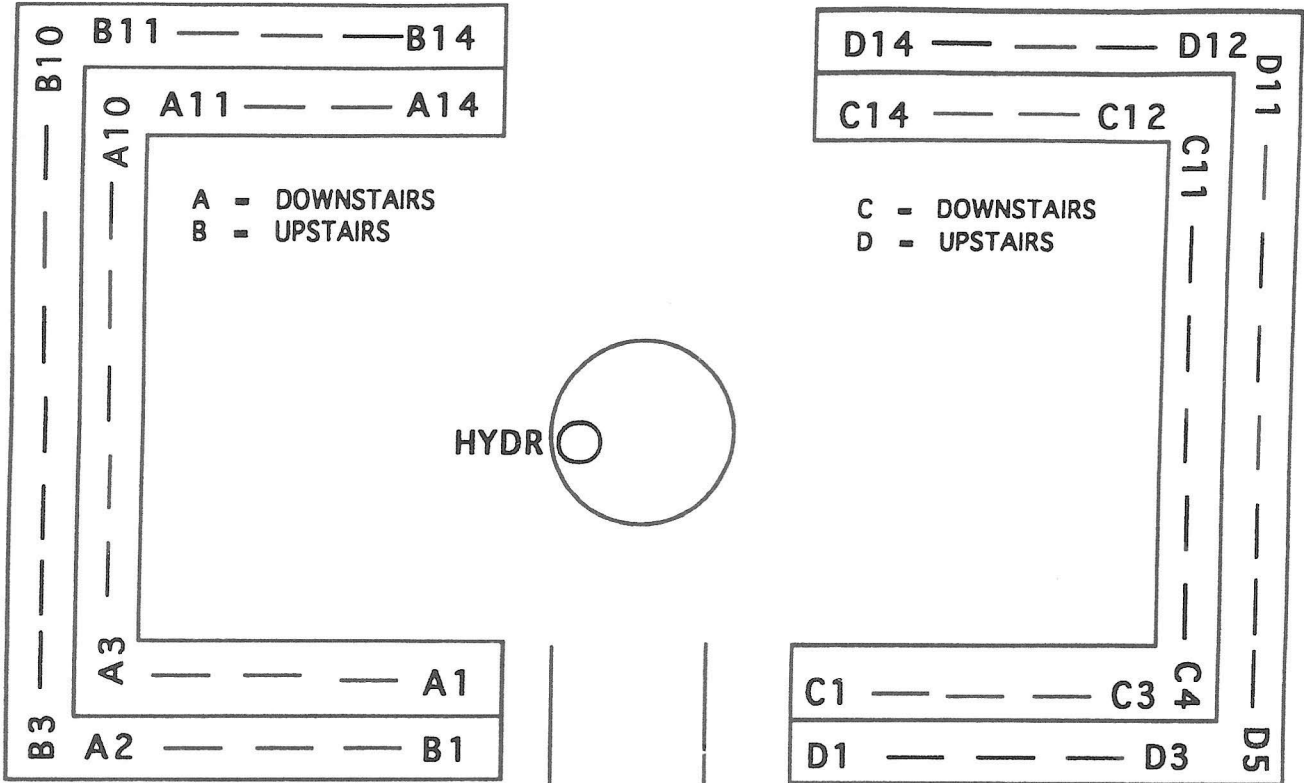

# HIGHLAND COURT APTS

2 Hour Fire Separation Every Four Apts.

1 Hour Fire Separation From Basement  
to Upper Floor

Smoke Detectors - Battery Type

SWIMMING  
POOL

DUMPSTERS

PARKING LOT

HIGHLAND ST

6" Water Main

T  
R  
U  
M  
B  
E  
L  
L  
S  
T