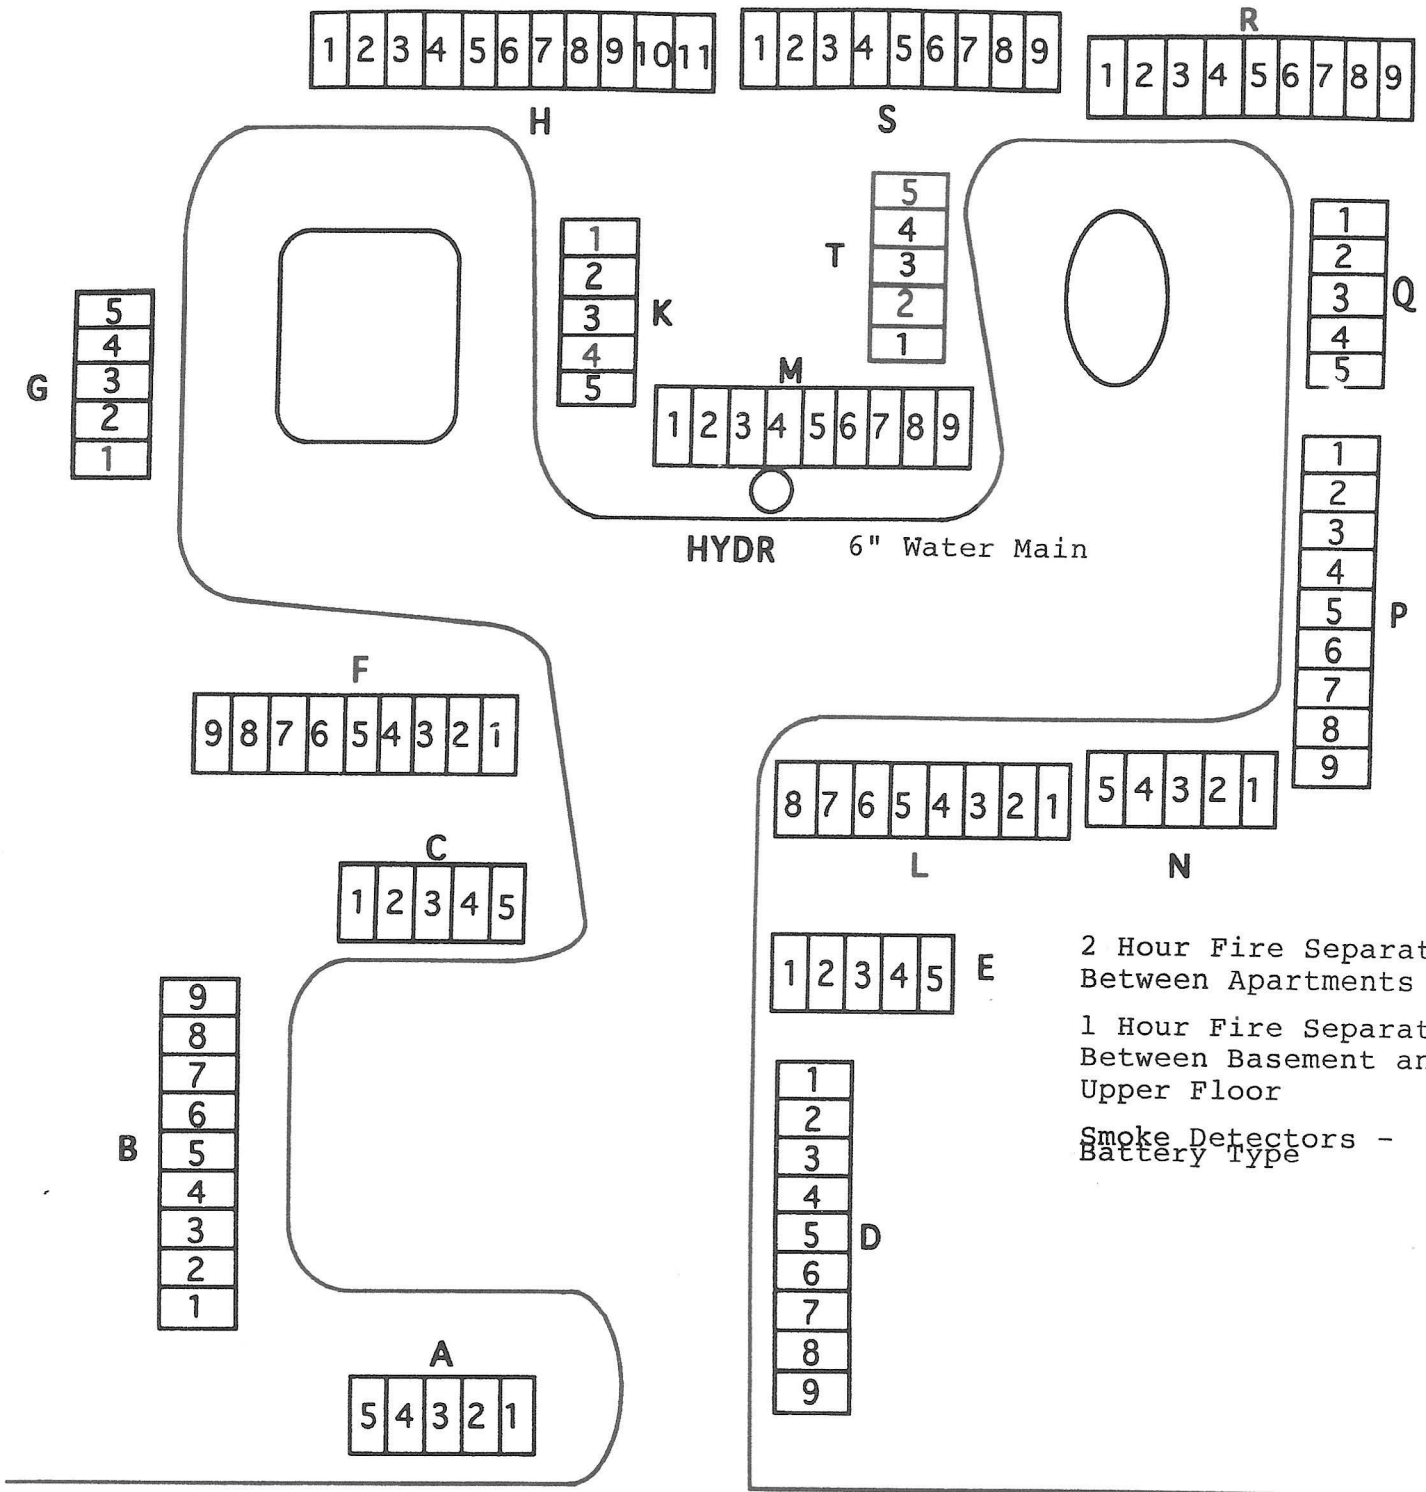

# NORTHGATE APTS

300 SOUTH ST

2 Hour Fire Separation  
Between Apartments

1 Hour Fire Separation  
Between Basement and  
Upper Floor

Smoke Detectors -  
Battery Type

**SOUTH STREET** - 10" Water Main