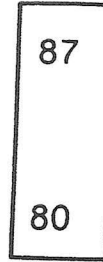

WEST STAR APTS

94 WEST ST

THIS BUILDING
HAS NO ACCESS
FROM THE ROAD

2 Hour Fire Separation
Between Apts.

1 Hour Fire Separation
Between Basement and
Upper Floor

Smoke Detectors - Hard Wir