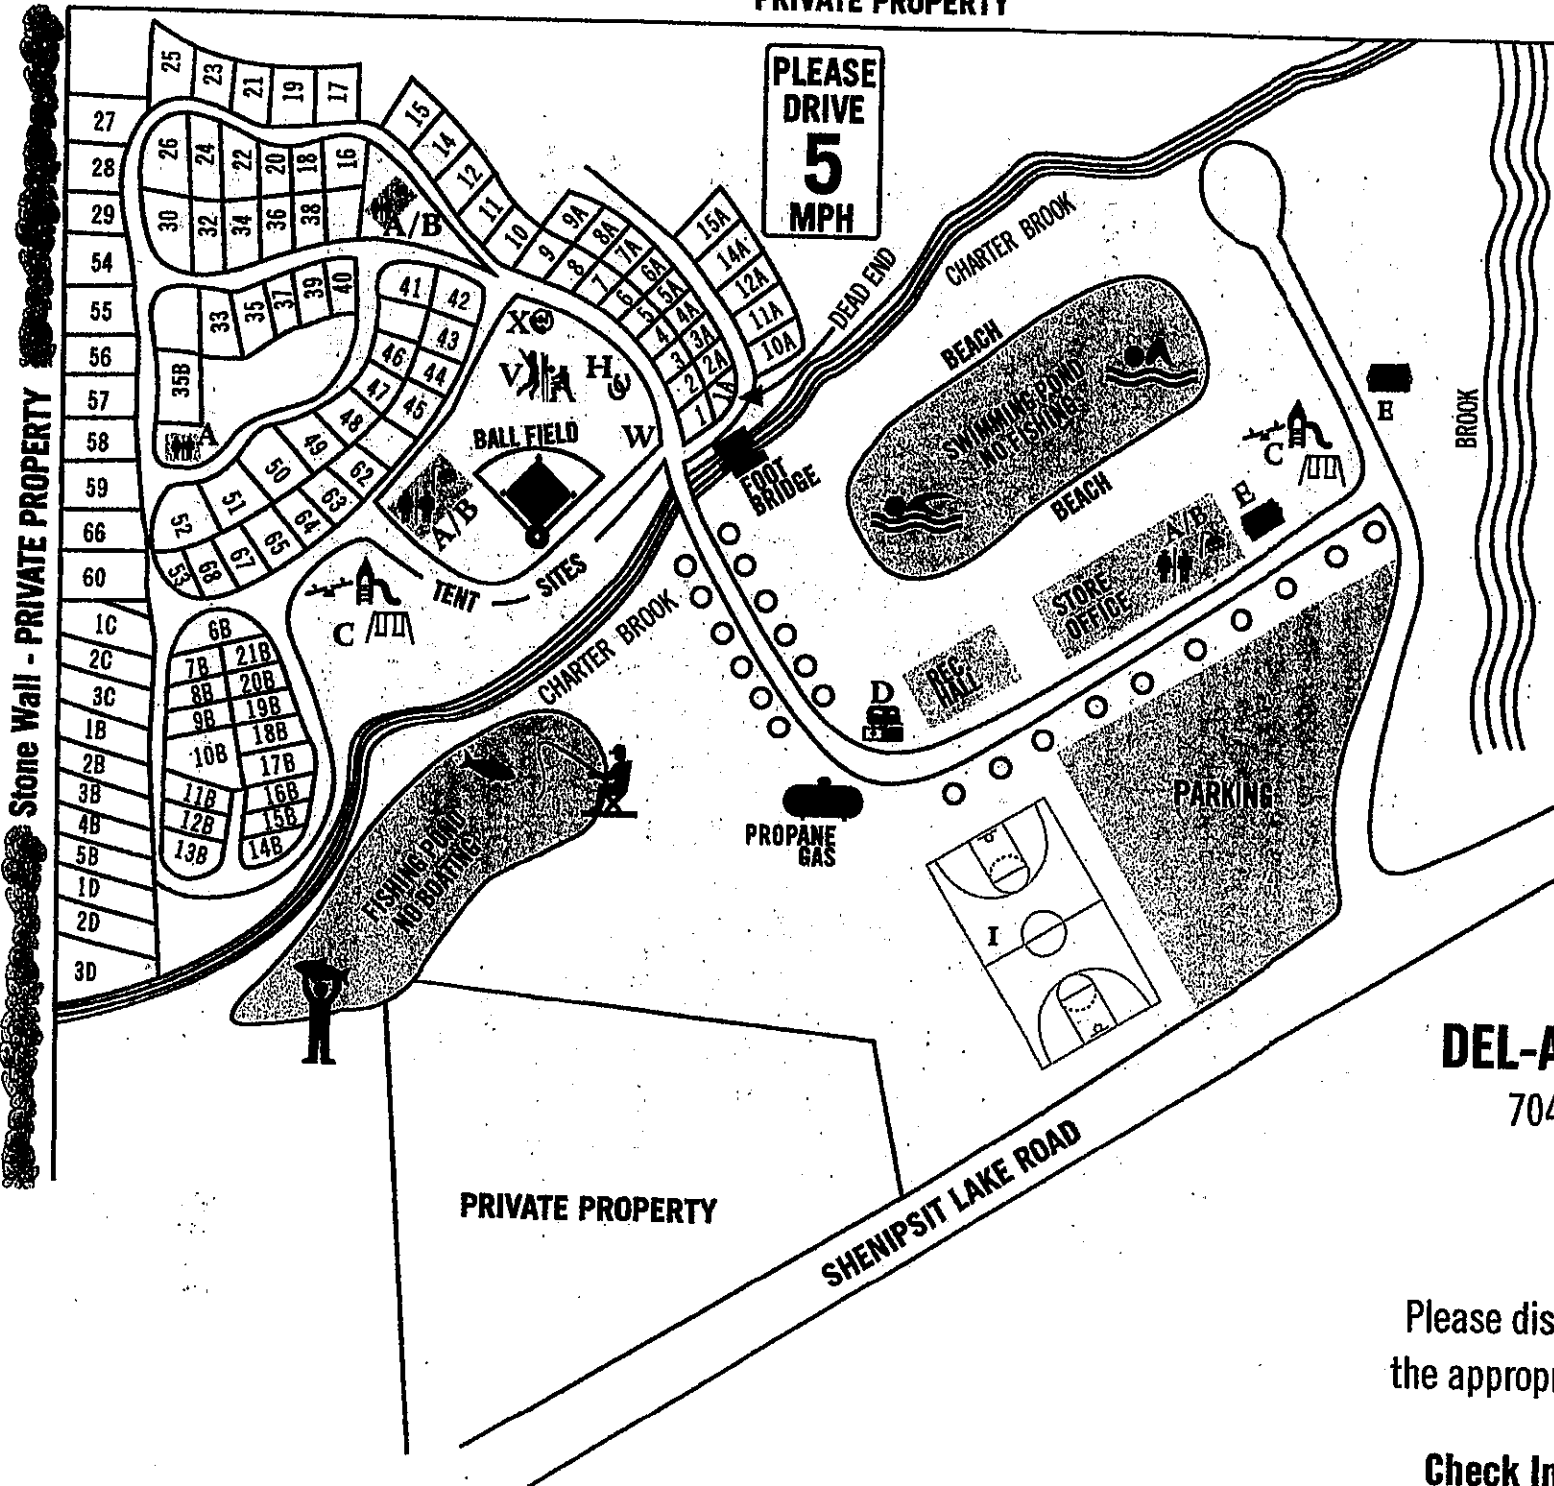

PRIVATE PROPERTY

PLEASE DRIVE
5
MPH

- A - Restroom
- B - Shower
- C - Playground
- D - Dump Station
- E - Dumpster
- H - Horseshoes
- I - Basketball
- V - Volleyball
- X - Emergency Phone
- W - on map but no label

DEL-AIRE CAMPGROUND

704 Shenipsit Lake Road
 Tolland, CT 06084
 (860) 875-8325

Please dispose of your own garbage in
 the appropriate containers by the office.

Check In - Check Out - 3:00 p.m.