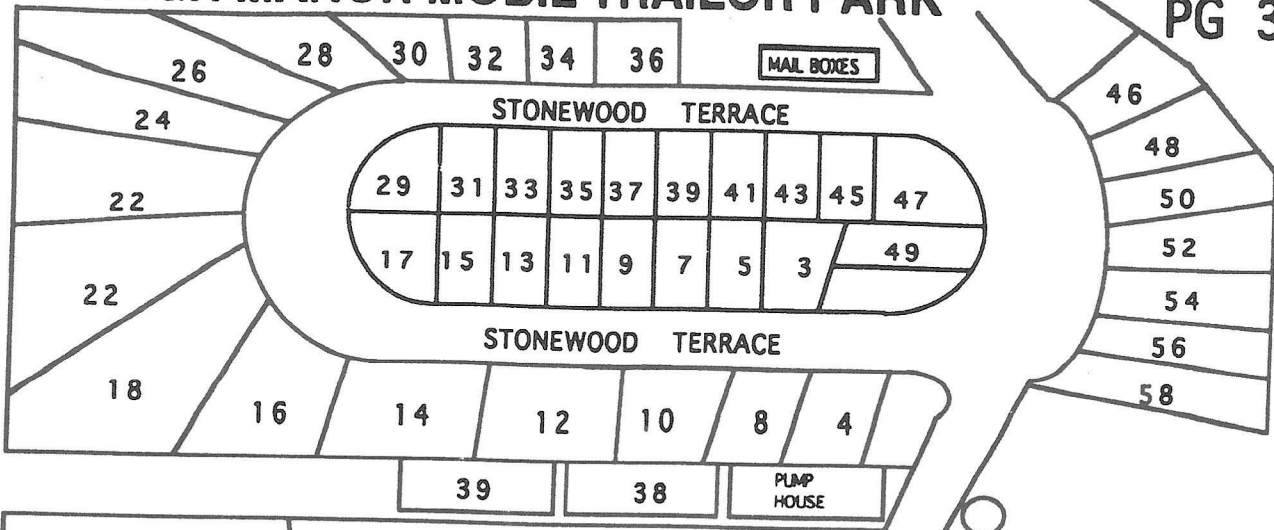

HIGH MANOR MOBIL TRAILOR PARK

8" Water Main

HYDR

MIDDLE TERRACE

MIDDLE SOUTH TERRACE

HYDR

MIDDLE SOUTH TERRACE

○ HYDR

ROUTE 30 16" Main