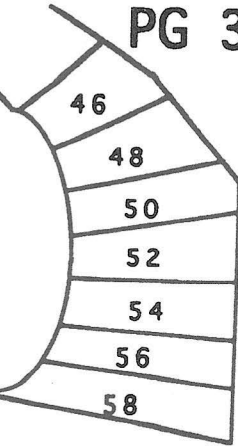

HIGH MANOR MOBIL TRAILOR PARK

8" Water Main

HYDR

MIDDLE TERRACE

MIDDLE SOUTH TERRACE

HYDR

MIDDLE SOUTH TERRACE

○ HYDR

ROUTE 30 16" Main