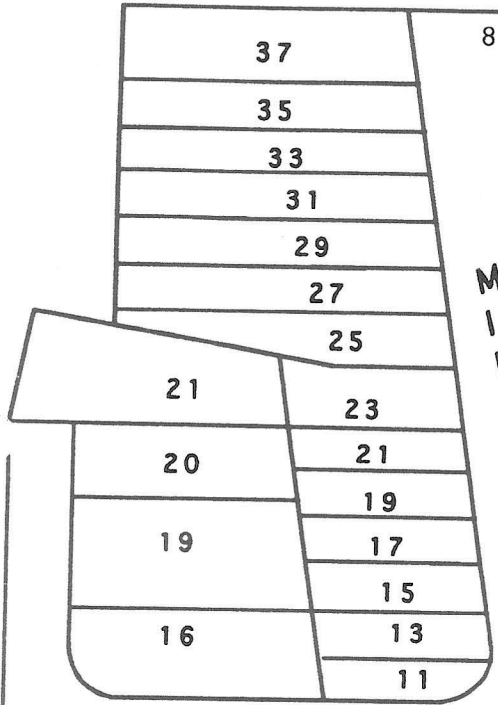

HIGH MANOR MOBIL TRAILOR PARK

8" Water Main

HYDR

MIDDLE TERRACE

MIDDLE SOUTH TERRACE

HYDR

MIDDLE SOUTH TERRACE

○ HYDR

ROUTE 30 16" Main