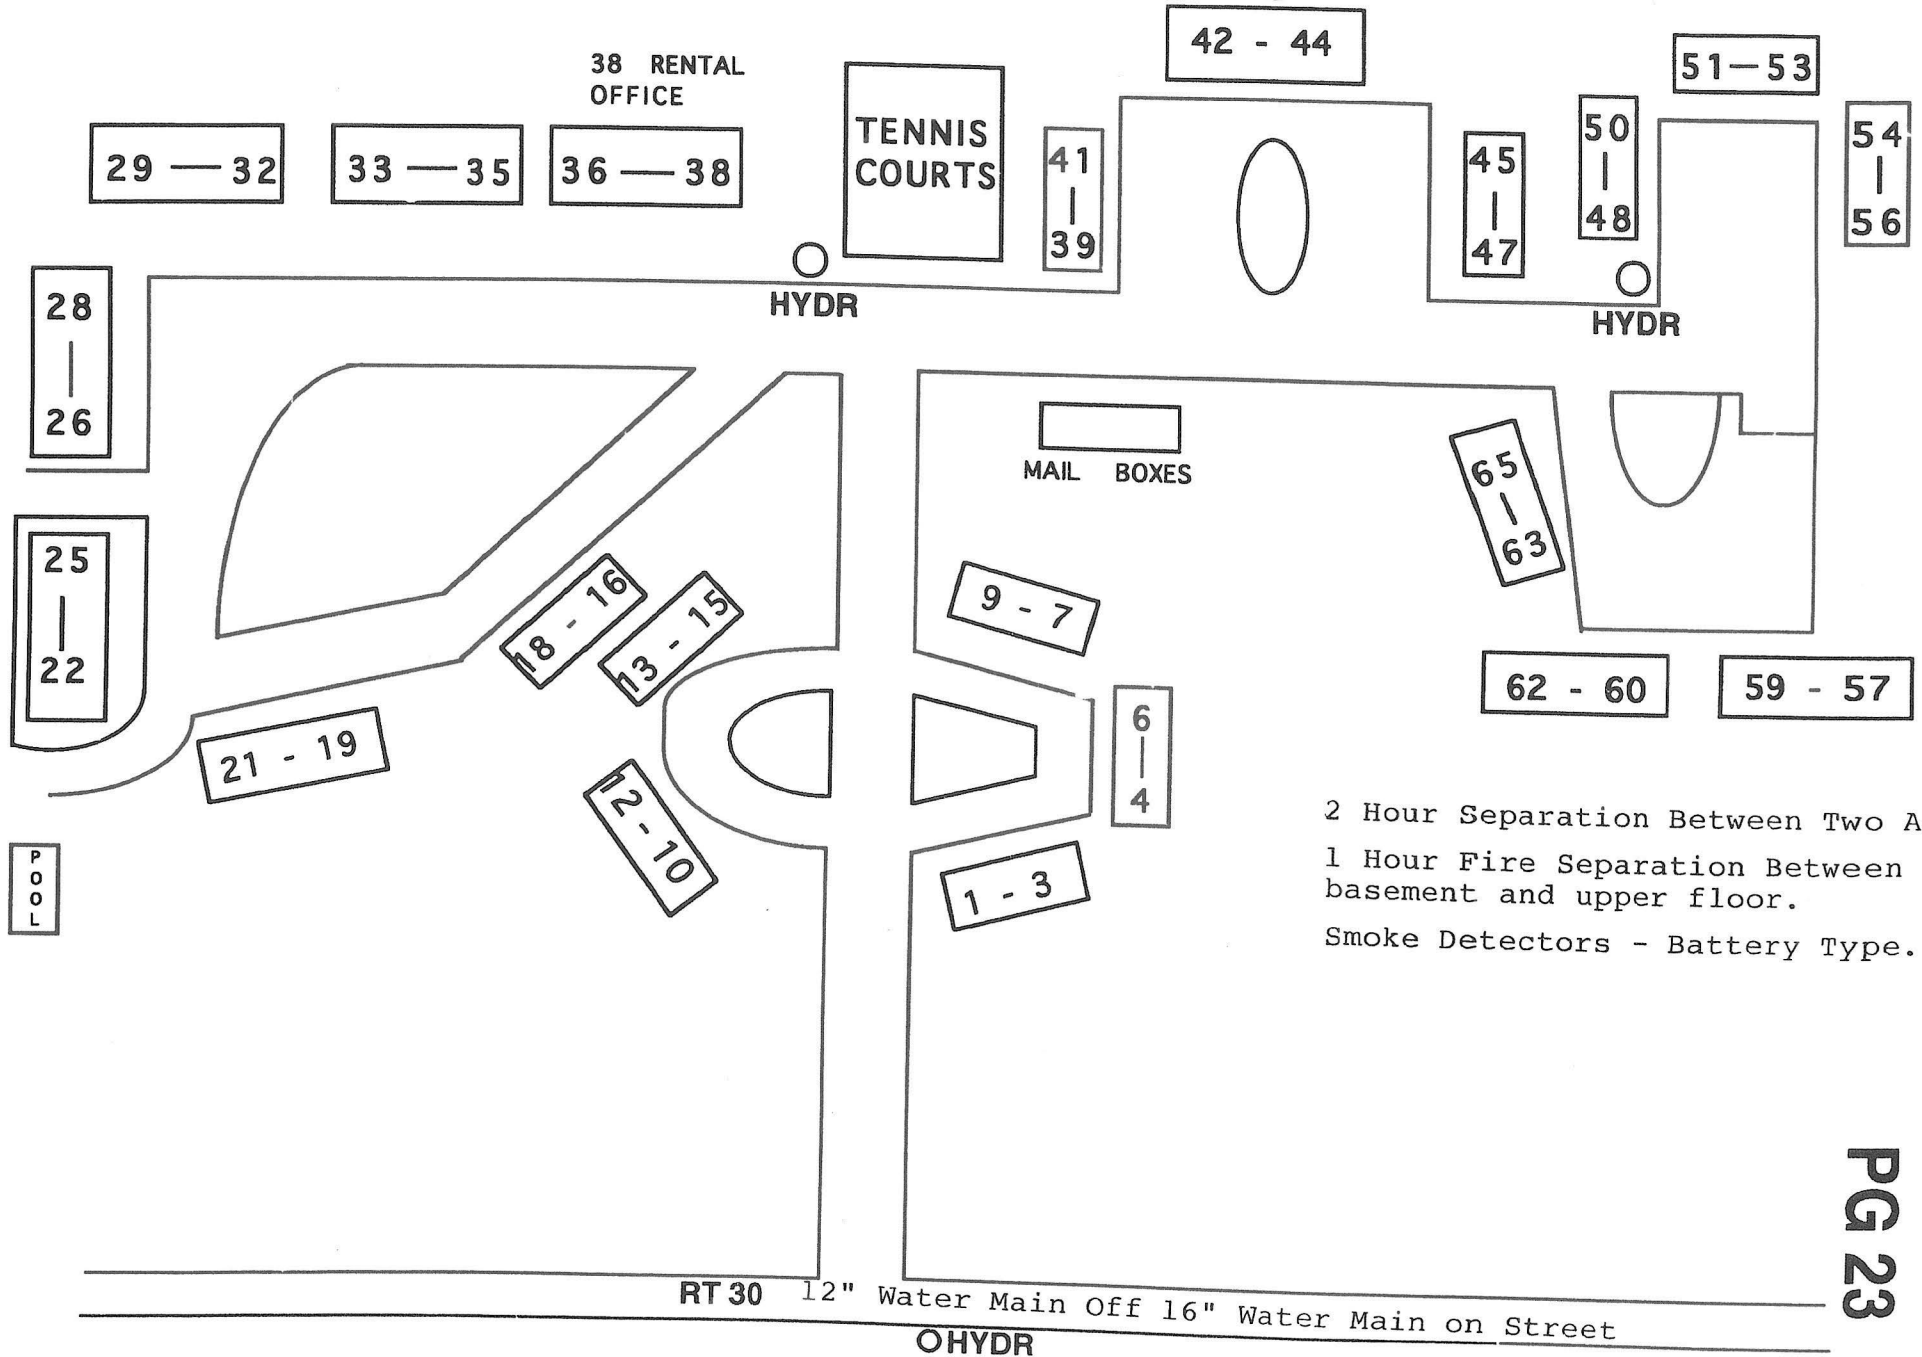

MT VERNON APTS

2 Hour Separation Between Two Apts.
1 Hour Fire Separation Between
basement and upper floor.
Smoke Detectors - Battery Type.